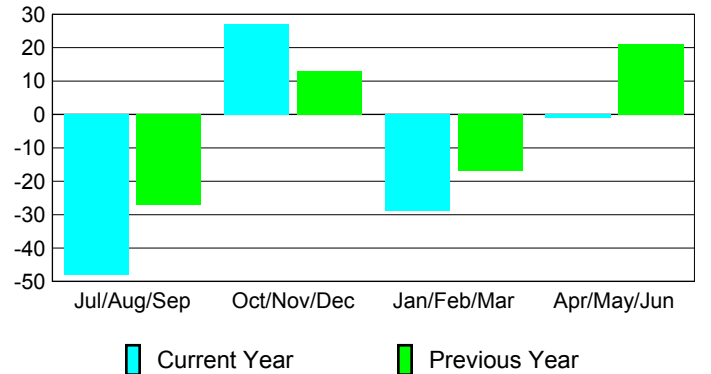

Gender Comparison 2008-2009

Jul/Aug/Sep

Oct/Nov/Dec

Jan/Feb/Mar

Apr/May/June

Male

Female