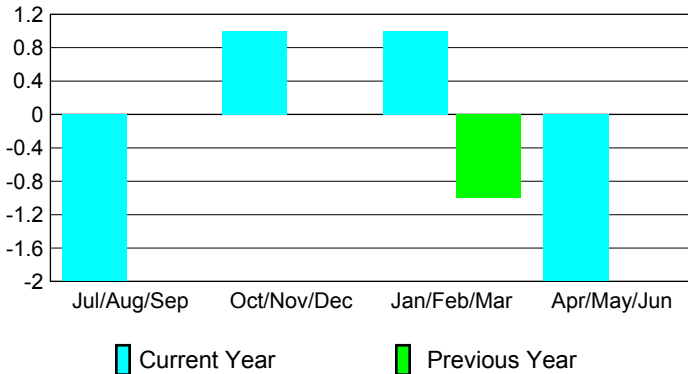

2008-2009 GMT Quarterly Report for District (or Undistricted) District LC 12

GMT: Mr. Edisson Karnopp

Location: BRAZIL

GMT CA: 3

CLUBS

Club Results 2008-2009

Clubs 2007-2008

Month	New Club Goal	Actual New Clubs	Actual Dropped Clubs	Gain/Loss of Clubs	Gain/Loss of Clubs
Jul/Aug/Sep	0	0	-2	-2	0
Oct/Nov/Dec	1	1	0	1	0
Jan/Feb/Mar	0	-1	2	1	-1
Apr/May/June	1	1	-3	-2	0
Totals	2	1	-3	-2	-1

Club Results 2008-2009

Goal, New, Dropped, Gain/Loss

Comparison of Club Gain/Loss

Current Year Compared to the Previous Year

YTD Status Quo Clubs 2008-2009

Status Quo Clubs Compared to Status Quo Members

MEMBERSHIP

Membership Results 2008-2009

Membership 2007-2008

Month	Net Memb Goal	Actual New Memb	Actual Dropped Memb	Gain/Loss of Memb	Gain/Loss of Memb
Jul/Aug/Sep	0	43	-91	-48	-27
Oct/Nov/Dec	15	77	-50	27	13
Jan/Feb/Mar	0	25	-54	-29	-17
Apr/May/June	15	95	-96	-1	21
Totals	30	240	-291	-51	-10

Membership Results 2008-2009

Goal, New, Dropped, Gain/Loss

Comparison of Membership Gain/Loss

Current Year Compared to the Previous Year

Gender Comparison 2008-2009

Jul/Aug/Sep

Oct/Nov/Dec

Jan/Feb/Mar

Apr/May/June

Male

Female