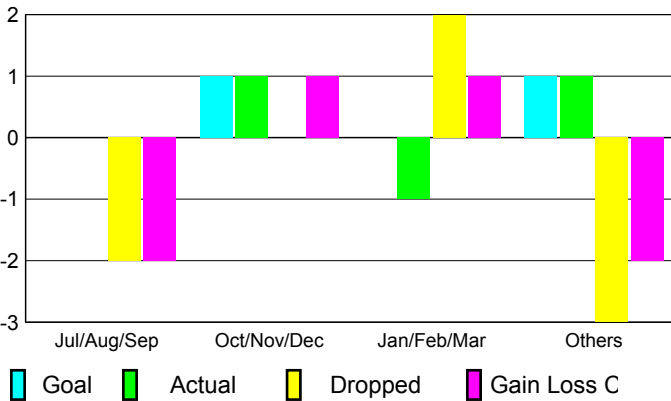

2008-2009 GMT Quarterly Report for District (or Undistricted) District LC 12

GMT: Mr. Edisson Karnopp

Location: BRAZIL

GMT CA: 3

CLUBS

Club Results 2008-2009

Clubs 2007-2008

Month	New Club Goal	Actual New Clubs	Actual Dropped Clubs	Gain/Loss of Clubs	Gain/Loss of Clubs
Jul/Aug/Sep	0	0	-2	-2	0
Oct/Nov/Dec	1	1	0	1	0
Jan/Feb/Mar	0	-1	2	1	-1
Apr/May/June	1	1	-3	-2	0
Totals	2	1	-3	-2	-1

Club Results 2008-2009

Goal, New, Dropped, Gain/Loss

Comparison of Club Gain/Loss

Current Year Compared to the Previous Year